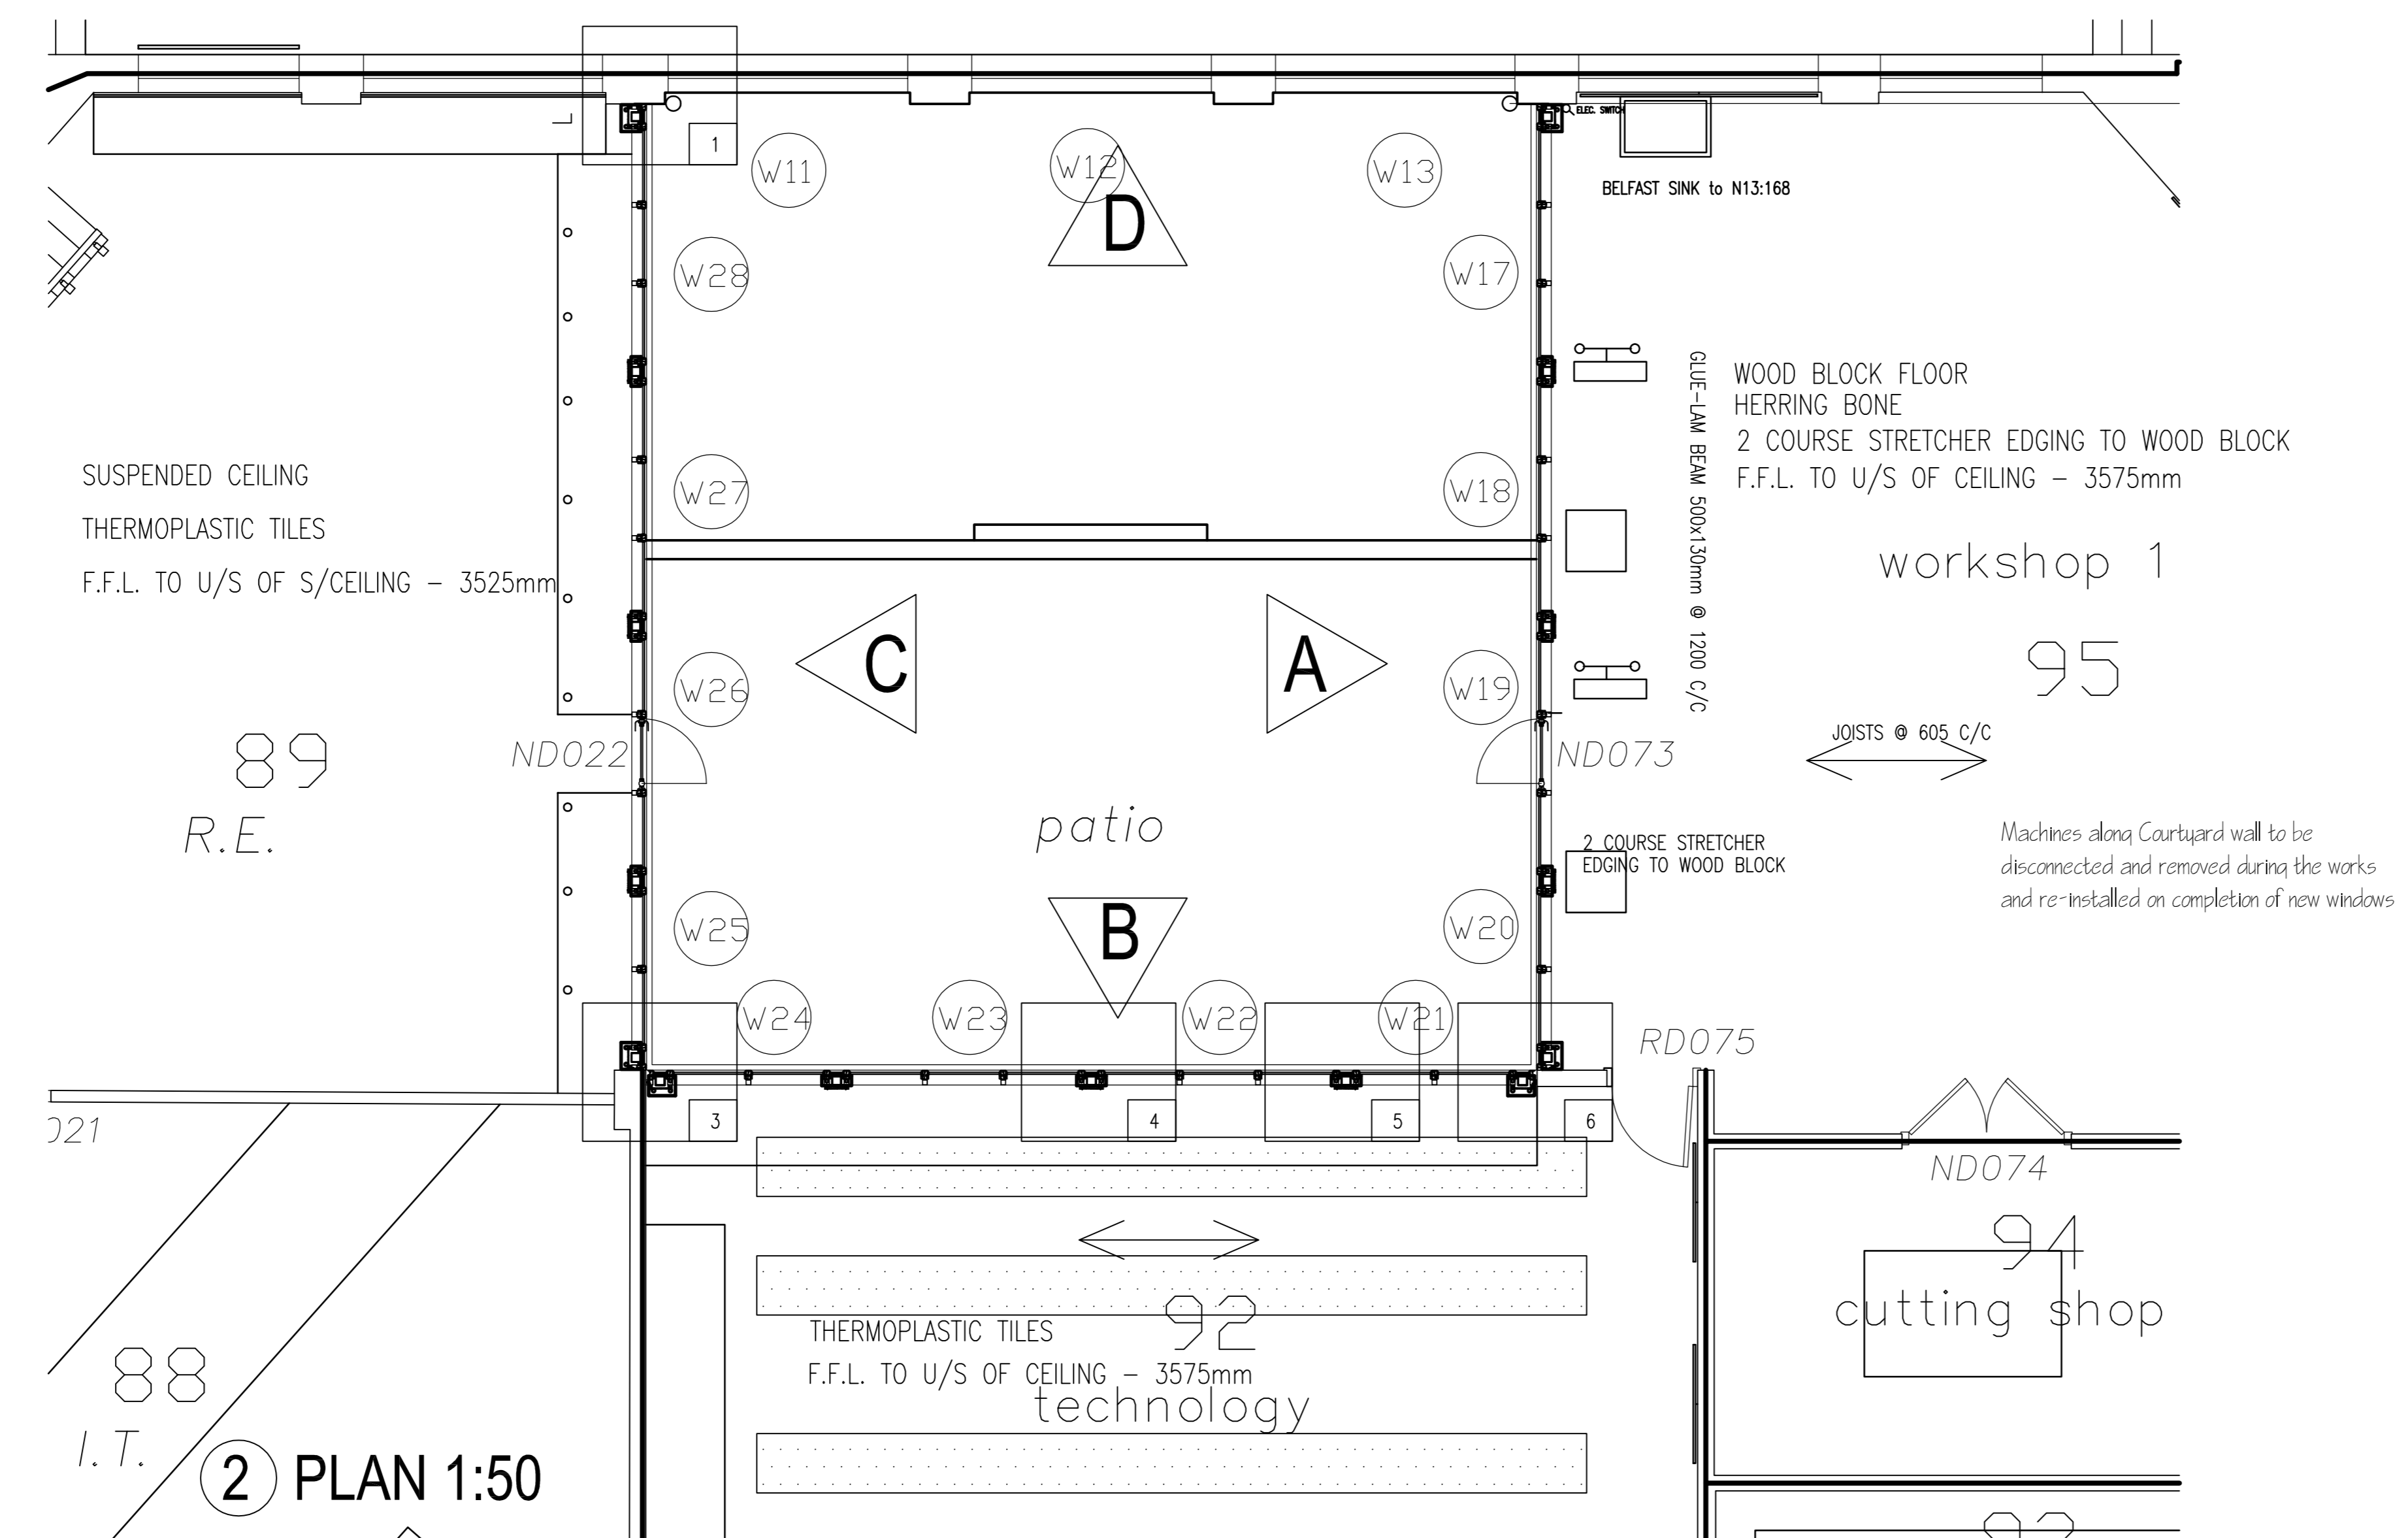

1 Screen Column to Wall detail 1:5

2 PLAN 1:50

3 Screen Column at Corner detail 1:5

4 Screen Column detail 1:5

5 Screen Column Base Plate details 1:5

7 Section Detail 1:10

12 HEAD SECTION DETAIL 1:5

8 ELEVATION "A" (Technology / Music) 1:50

9 ELEVATION "B" (IT / Technology) 1:50

10 ELEVATION "C" (R.E. / Dance) 1:50

11 ELEVATION "D" (Bridge Link) 1:50

13 BASE SECTION DETAIL 1:5