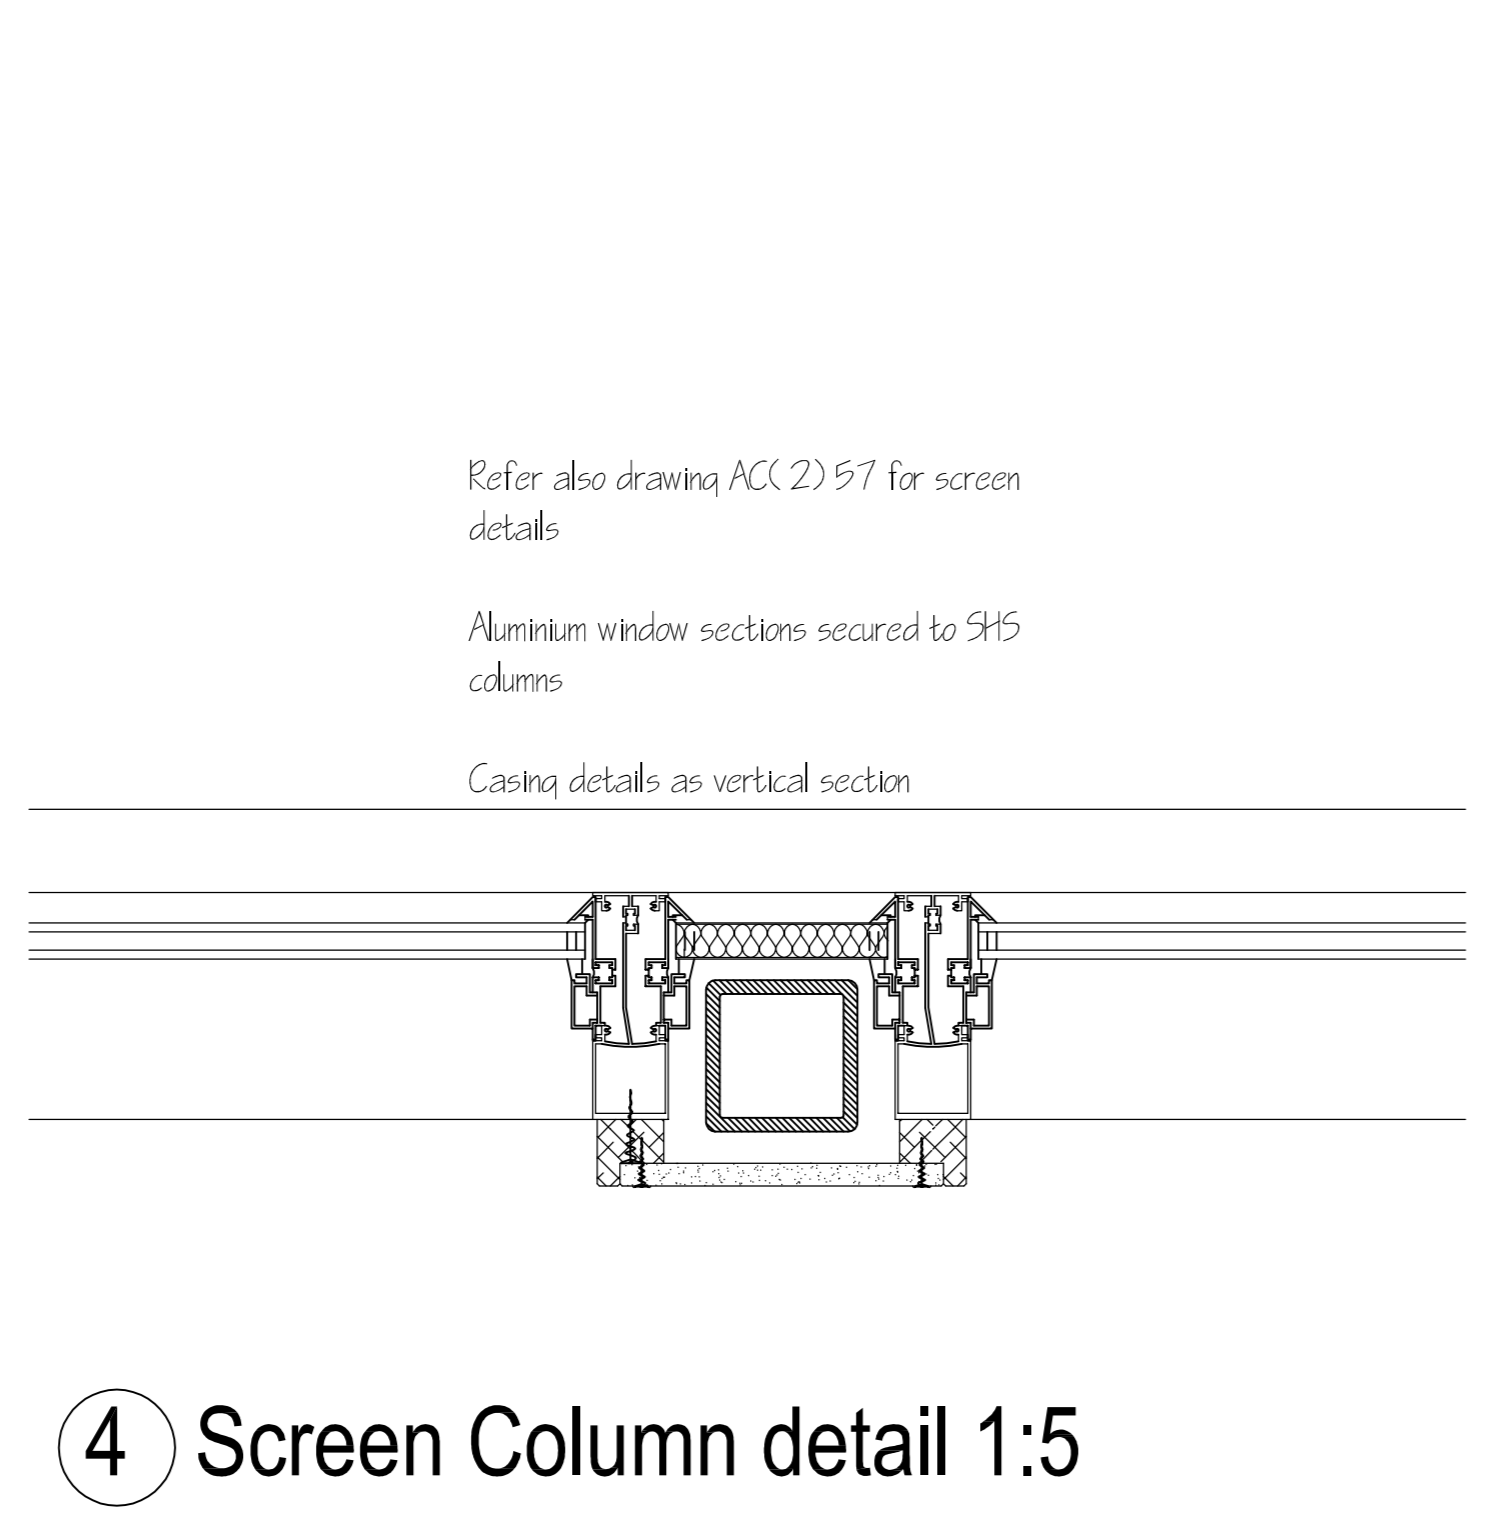

1 Screen Column to Wall detail 1:5

2 PLAN 1:50

3 Screen Column at Corner detail 1:5

4 Screen Column detail 1:5

5 Screen Column Base Plate details 1:5

7 Section Detail 1:10

12 HEAD SECTION DETAIL 1:5

8 ELEVATION "A" (Technology / Music) 1:50