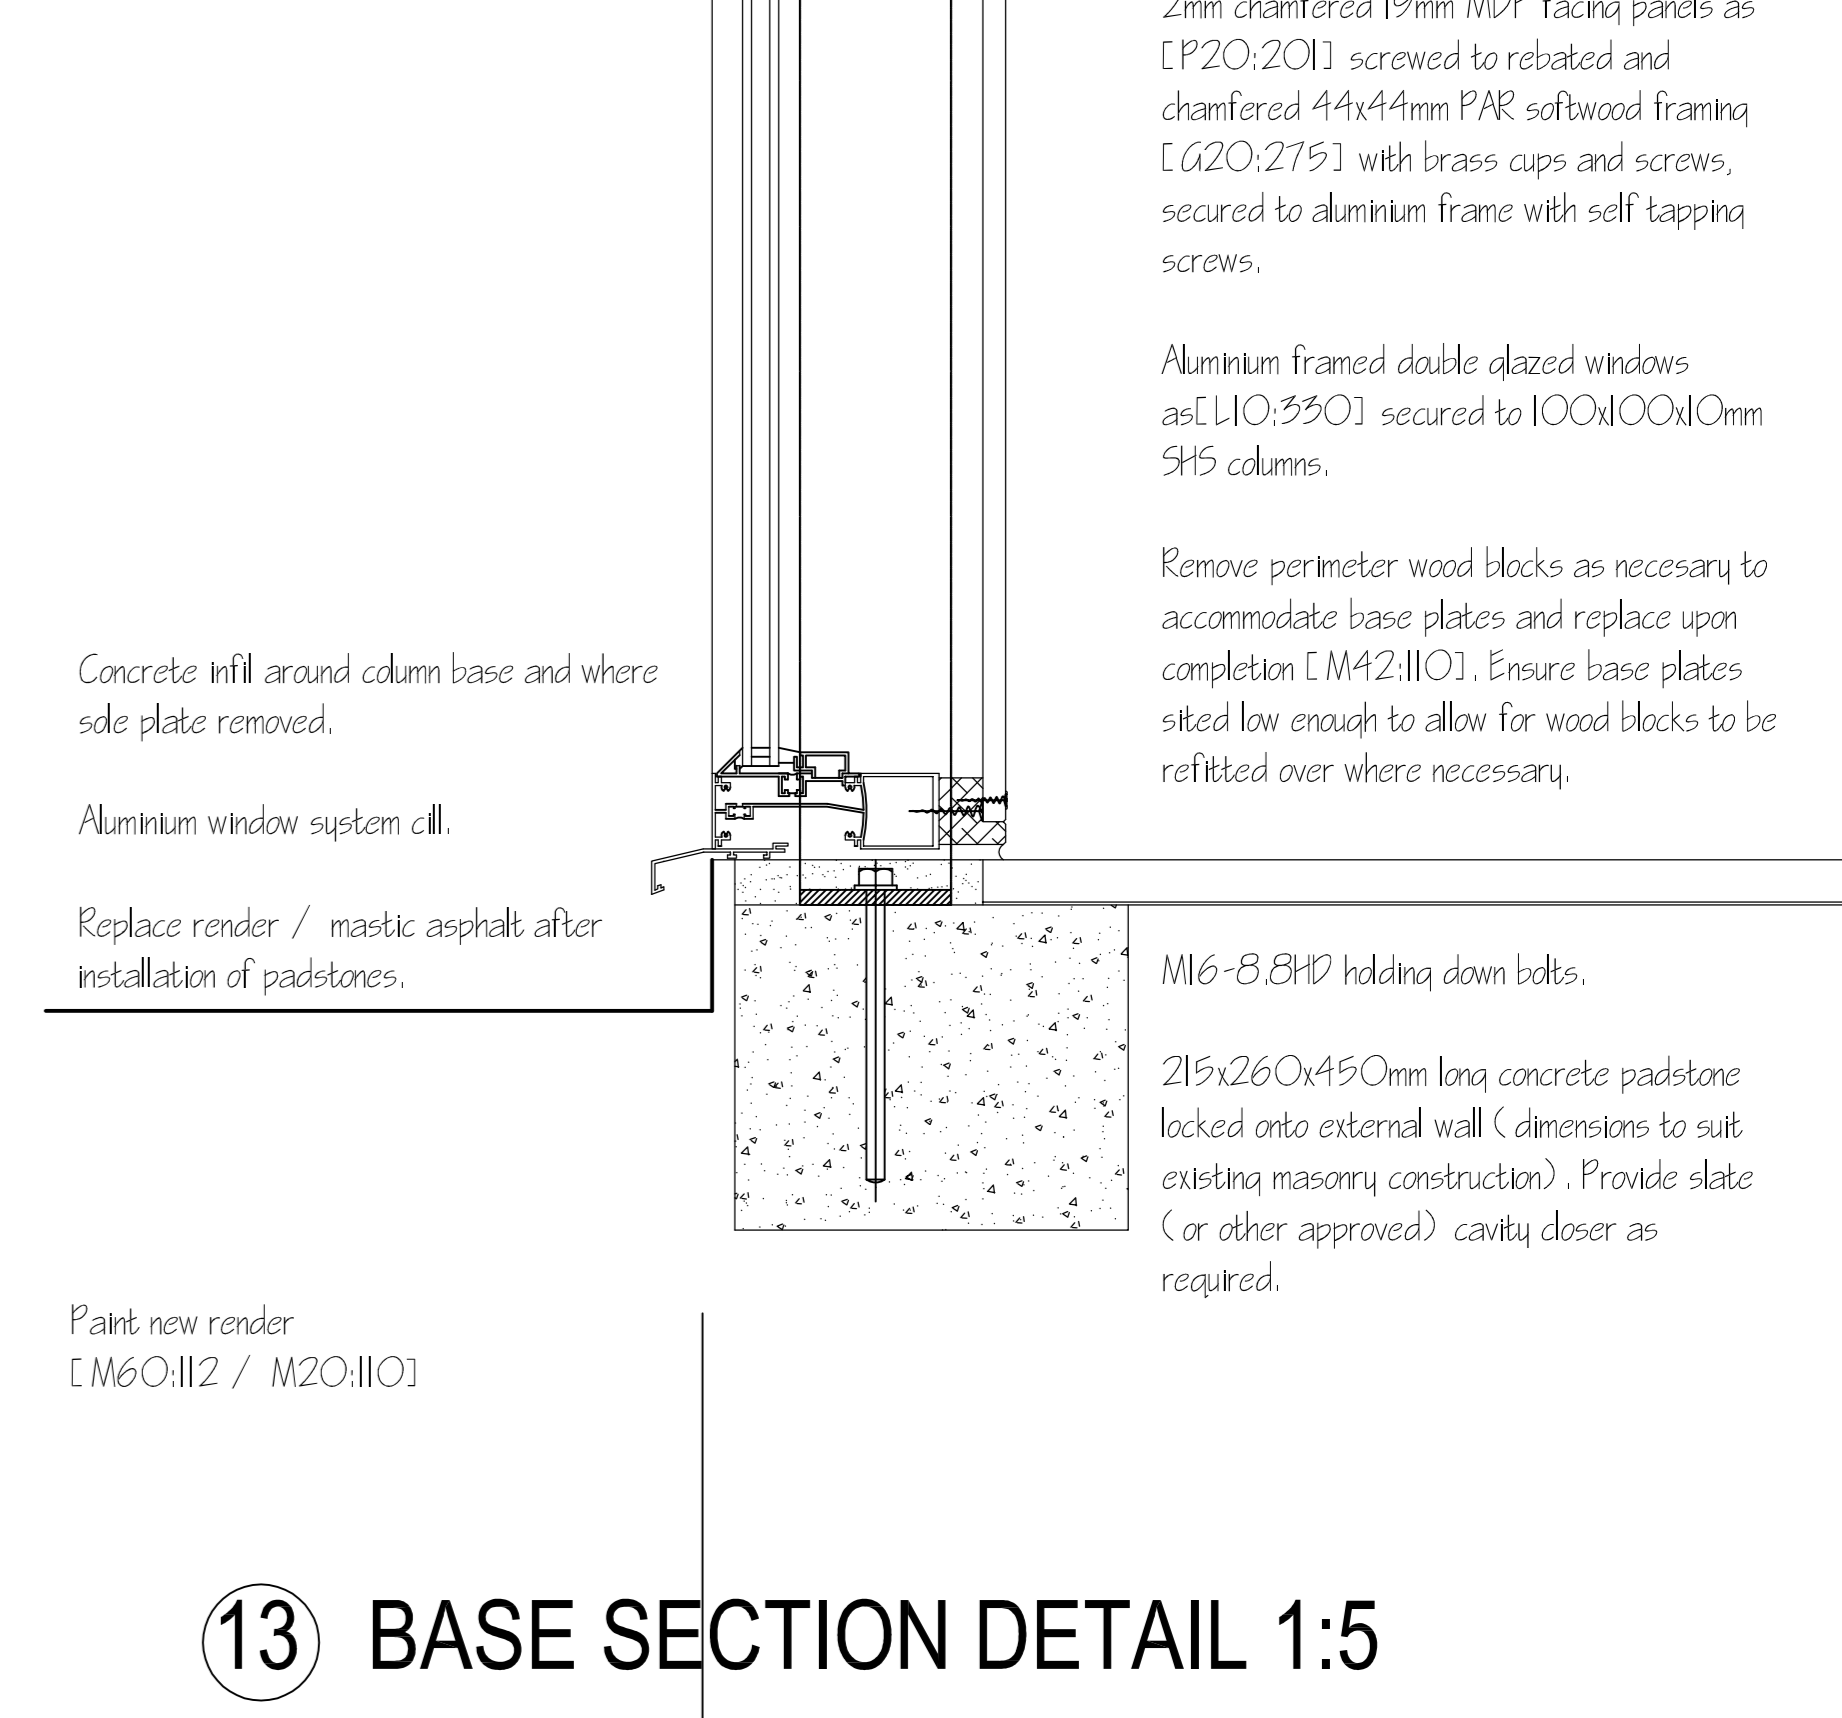

1 Screen Column to Wall detail 1:5

2 PLAN 1:50

3 Screen Column at Corner detail 1:5

4 Screen Column detail 1:5

5 Screen Column Base Plate details 1:5

7 Section Detail 1:10

12 HEAD SECTION DETAIL 1:5

8 ELEVATION "A" (Technology / Music) 1:50

9 ELEVATION "B" (IT / Technology) 1:50

10 ELEVATION "C" (R.E. / Dance) 1:50

11 ELEVATION "D" (Bridge Link) 1:50

13 BASE SECTION DETAIL 1:5