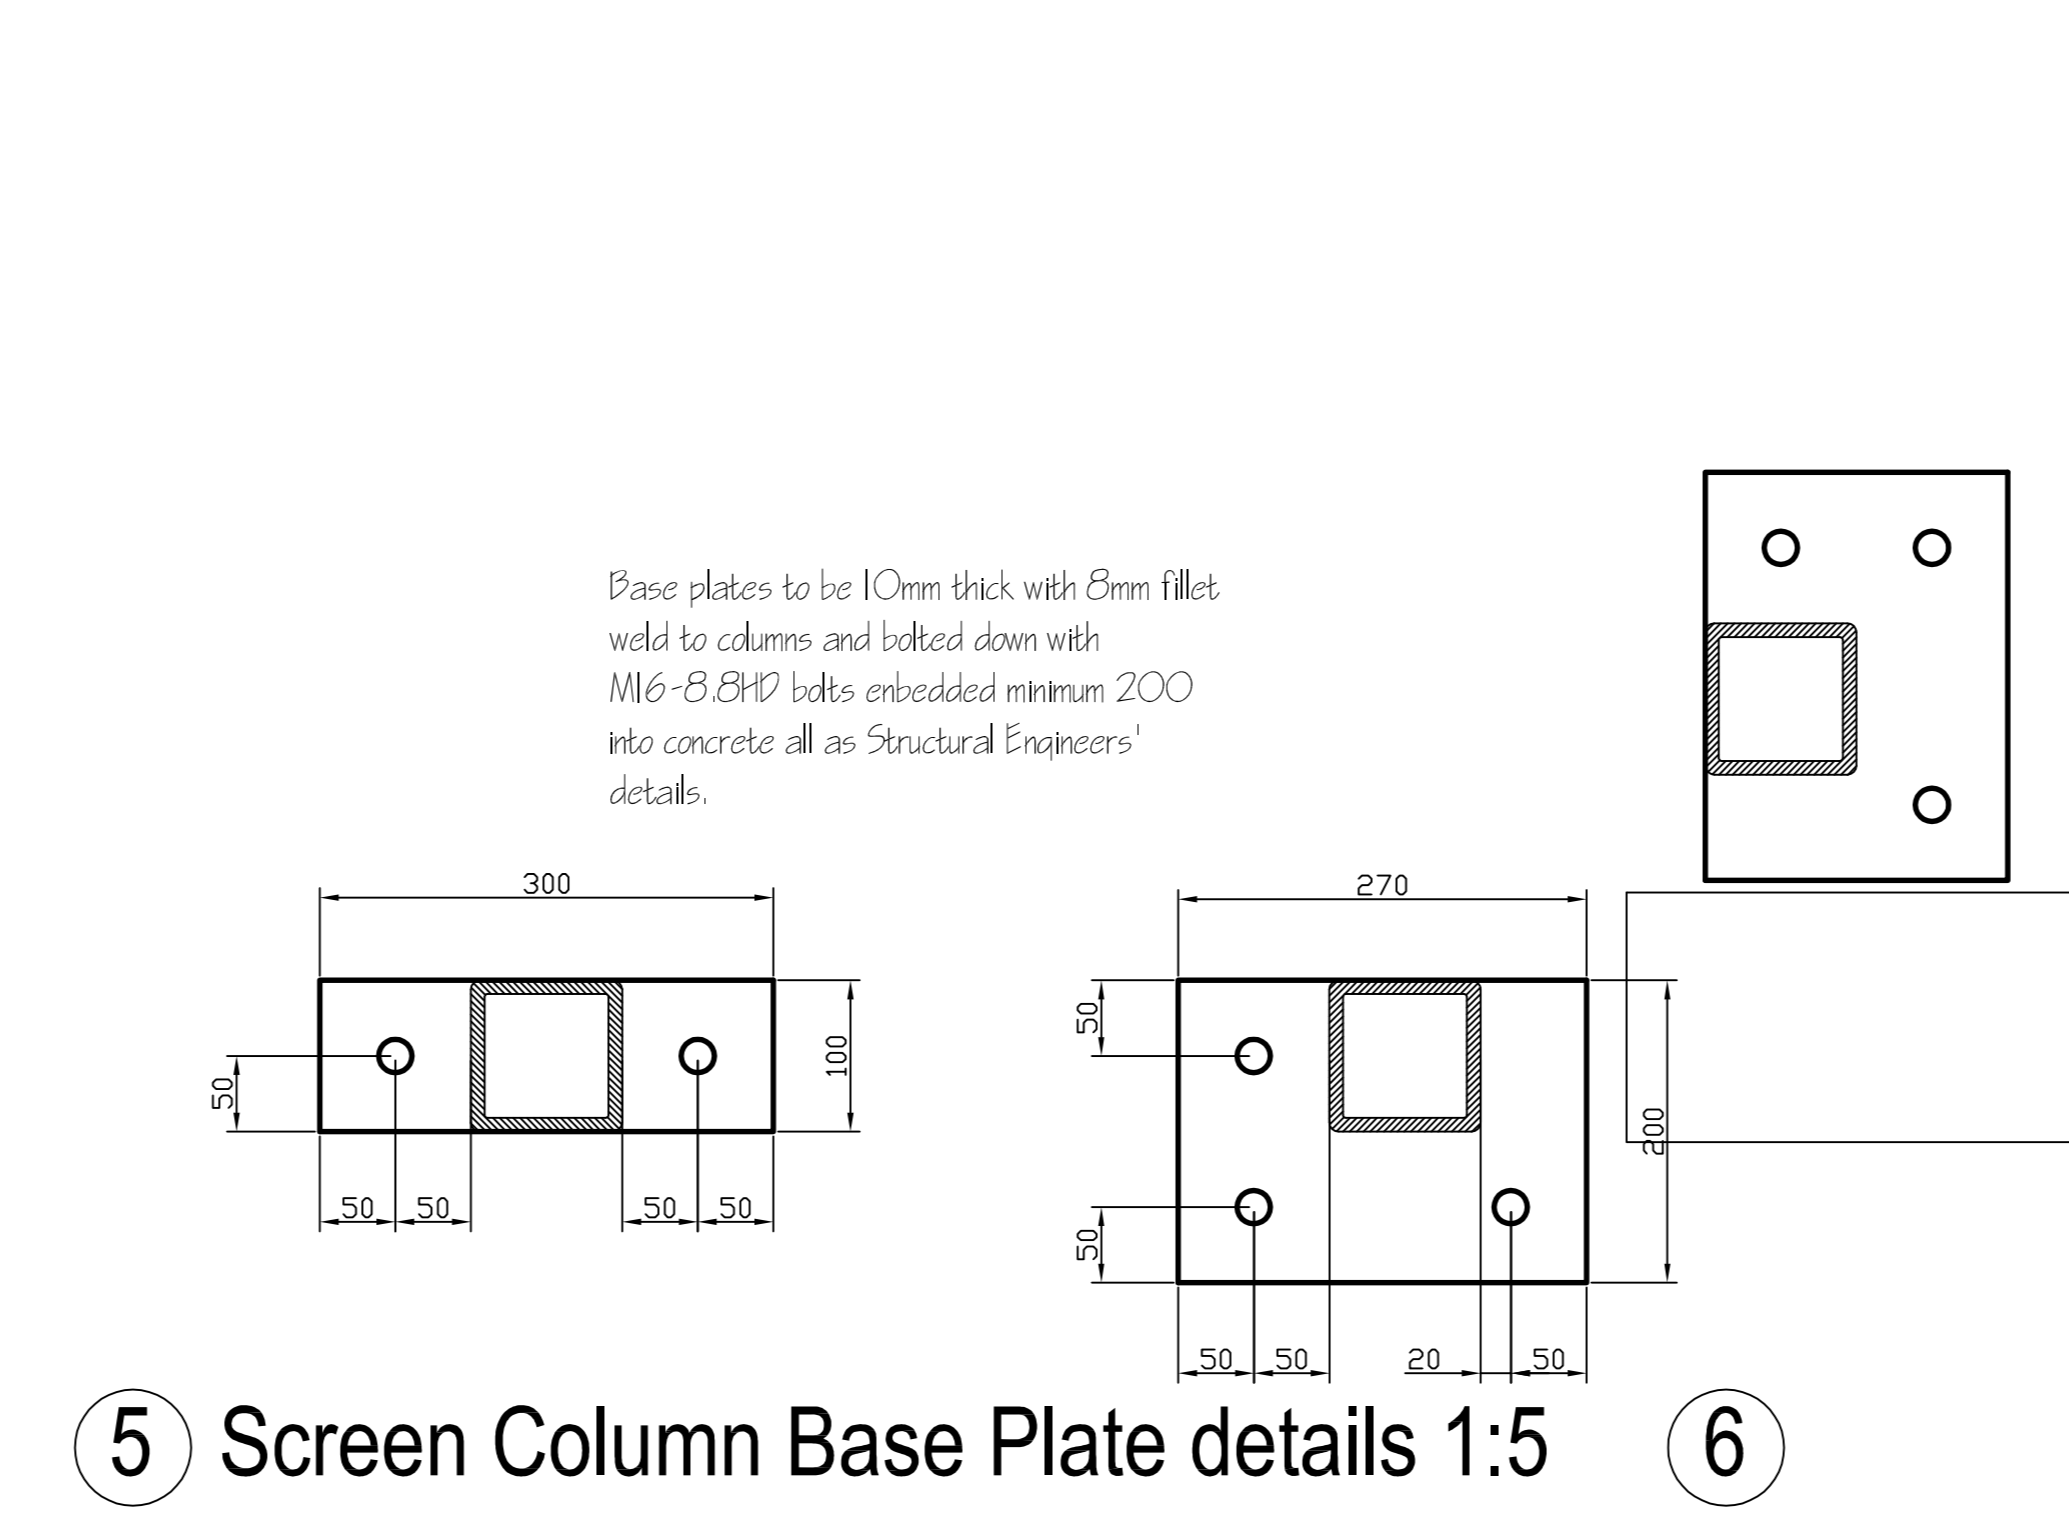

1 Screen Column to Wall detail 1:5

2 PLAN 1:50

3 Screen Column at Corner detail 1:5

4 Screen Column detail 1:5

5 Screen Column Base Plate details 1:5

7 Section Detail 1:10

12 HEAD SECTION DETAIL 1:5

8 ELEVATION "A" (Technology / Music) 1:50